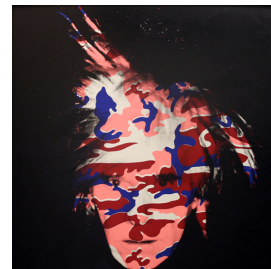

**Agnes Martin**, *This Rain*, c.1960.  
Oil on canvas,  
70 x 70 inches.

**Willem de Kooning**, *Untitled*, 1987.  
Oil on canvas,  
80 x 70 inches.

**Georgia O'Keeffe**, *Pink Tulip*, 1925.  
Oil on canvas,  
32 x 12 inches.

**Jasper Johns, *The Seasons*, 1989.**  
Etching, aquatint and embossing,  
34 3/4 x 66 1/4 inches.

**Jasper Johns, *Summer*, 1985.**  
Watercolor on paper,  
11 13/16 x 9 1/16 inches.

**Jasper Johns, *The Seasons (Summer)*, 1987.**  
Etching and aquatint,  
26 1/4 x 19 1/4 inches

**Andy Warhol, *The Shadow*, 1981.**  
Synthetic polymer paint,  
silkscreen ink on canvas, 60 x 60 inches.

**Andy Warhol, *Myths*, 1981.**  
Silkscreen ink on synthetic polymer on canvas,  
100 x 100 inches, framed: 102 x 102 x 3 inches.