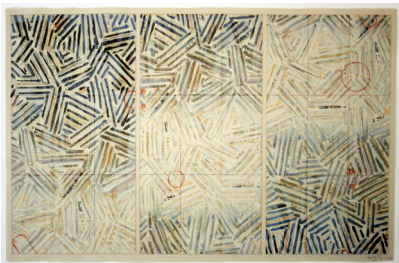

FISHER LANDAU CENTER FOR ART  
VISUAL CONVERSATIONS

Third Floor

**Jasper Johns**, *Usuyuki*, 1980.  
30 color screenprint,  
52 x 20 inches.

**Agnes Martin**, *Untitled #1*, 1995.  
Acrylic and graphite on canvas,  
60 x 60 inches.

**Agnes Martin**, *This Rain*, c.1960.  
Oil on canvas,  
70 x 70 inches.

**Willem de Kooning**, *Untitled*, 1987.  
Oil on canvas,  
80 x 70 inches.

**Georgia O'Keeffe**, *Pink Tulip*, 1925.  
Oil on canvas,  
32 x 12 inches.

**Jasper Johns**, *Usuyuki*, 1982.  
Screenprint,  
29 1/2 x 46 3/4 inches.

**Jasper Johns**, *Usuyuki*, 1979/81.  
31 color screenprint,  
29 1/4 x 47 1/4 inches.

**Jasper Johns**, *Flags*, 1986.  
Oil on canvas,  
25 1/2 x 33 inches.

FISHER LANDAU CENTER FOR ART  
VISUAL CONVERSATIONS

Third Floor

**Jasper Johns, *Flags I*, 1973.**  
Color screenprint,  
27 1/2 x 35 inches.

**Jasper Johns, *Flags II*, 1973.**  
Screenprint,  
27 1/2 x 35 inches.