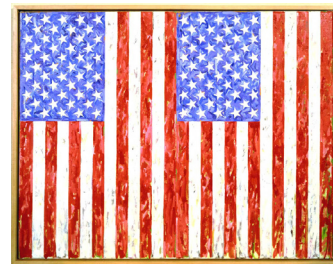

FISHER LANDAU CENTER FOR ART  
VISUAL CONVERSATIONS

Third Floor

**Jasper Johns**, *Usuyuki*, 1980.  
30 color screenprint,  
52 x 20 inches.

**Agnes Martin**, *Untitled #1*, 1995.  
Acrylic and graphite on canvas,  
60 x 60 inches.

**Agnes Martin**, *This Rain*, c.1960.  
Oil on canvas,  
70 x 70 inches.

**Willem de Kooning**, *Untitled*, 1987.  
Oil on canvas,  
80 x 70 inches.

**Georgia O'Keeffe**, *Pink Tulip*, 1925.  
Oil on canvas,  
32 x 12 inches.

**Jasper Johns**, *Usuyuki*, 1982.  
Screenprint,  
29 1/2 x 46 3/4 inches.

**Jasper Johns**, *Usuyuki*, 1979/81.  
31 color screenprint,  
29 1/4 x 47 1/4 inches.

**Jasper Johns**, *Flags*, 1986.  
Oil on canvas,  
25 1/2 x 33 inches.

FISHER LANDAU CENTER FOR ART  
VISUAL CONVERSATIONS

Third Floor

**Jasper Johns, *Flags I*, 1973.**  
Color screenprint,  
27 1/2 x 35 inches.

**Jasper Johns, *Flags II*, 1973.**  
Screenprint,  
27 1/2 x 35 inches.