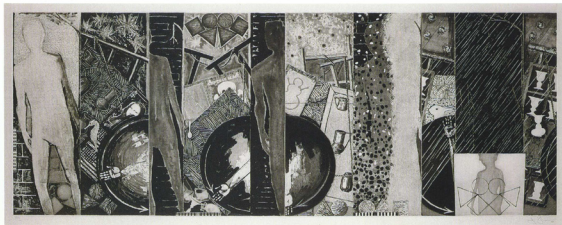

**Agnes Martin**, *This Rain*, c.1960.  
Oil on canvas,  
70 x 70 inches.

**Willem de Kooning**, *Untitled*, 1987.  
Oil on canvas,  
80 x 70 inches.

**Georgia O'Keeffe**, *Pink Tulip*, 1925.  
Oil on canvas,  
32 x 12 inches.

FISHER LANDAU CENTER FOR ART  
VISUAL CONVERSATIONS

Third Floor

**Jasper Johns, *Flags I*, 1973.**  
Color screenprint,  
27 1/2 x 35 inches.

**Jasper Johns, *Flags II*, 1973.**  
Screenprint,  
27 1/2 x 35 inches.

**Jasper Johns, *The Seasons*, 1989.**  
Etching, aquatint and embossing,  
34 3/4 x 66 1/4 inches.

**Jasper Johns, *Summer*, 1985.**  
Watercolor on paper,  
11 13/16 x 9 1/16 inches.

**Jasper Johns, *The Seasons (Summer)*, 1987.**  
Etching and aquatint,  
26 1/4 x 19 1/4 inches

**Andy Warhol, *The Shadow*, 1981.**  
Synthetic polymer paint,  
silkscreen ink on canvas, 60 x 60 inches.

**Andy Warhol, *Myths*, 1981.**  
Silkscreen ink on synthetic polymer on canvas,  
100 x 100 inches, framed: 102 x 102 x 3 inches.