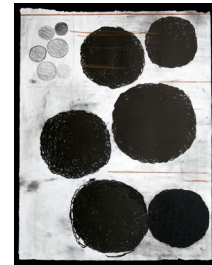

FISHER LANDAU CENTER FOR ART
VISUAL CONVERSATIONS

Conference Room

Terry Winters, Marginalia, 1988.
7 color lithograph,
48 x 31 3/4 inches.

Donald Baechler, Untitled (Bust), 1989.
Patenated bronze,
24 1/2 x 14 3/4 x 14 1/2 inches.

Terry Winters, Untitled, 1983.
Oil on linen,
30 x 22 inches.

Terry Winters, Tessellation Figures (I), 2011.
Oil on linen,
80 x 76 inches.

Terry Winters, Morula I, 1983.
2 color lithograph,
41 3/4 x 31 5/8 inches.

Terry Winters, Morula II, 1983/4.
3 color lithograph,
42 1/4 x 32 1/2 inches.

Terry Winters, Morula III, 1983/4.
3 color lithograph,
42 x 32 1/2 inches.