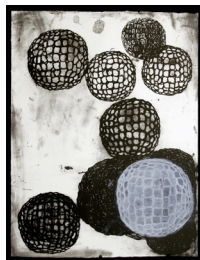

FISHER LANDAU CENTER FOR ART
VISUAL CONVERSATIONS

Conference Room

Terry Winters, Marginalia, 1988.
7 color lithograph,
48 x 31 3/4 inches.

Donald Baechler, Untitled (Bust), 1989.
Patenated bronze,
24 1/2 x 14 3/4 x 14 1/2 inches.

Terry Winters, Untitled, 1983.
Oil on linen,
30 x 22 inches.

Terry Winters, Tessellation Figures (I), 2011.
Oil on linen,
80 x 76 inches.

Terry Winters, Morula I, 1983.
2 color lithograph,
41 3/4 x 31 5/8 inches.

Terry Winters, Morula II, 1983/4.
3 color lithograph,
42 1/4 x 32 1/2 inches.

Terry Winters, Morula III, 1983/4.
3 color lithograph,
42 x 32 1/2 inches.