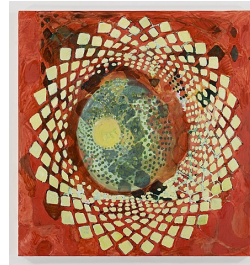

FISHER LANDAU CENTER FOR ART
VISUAL CONVERSATIONS

Conference Room

Terry Winters, Marginalia, 1988.
7 color lithograph,
48 x 31 3/4 inches.

Donald Baechler, Untitled (Bust), 1989.
Patenated bronze,
24 1/2 x 14 3/4 x 14 1/2 inches.

Terry Winters, Untitled, 1983.
Oil on linen,
30 x 22 inches.

Terry Winters, Tessellation Figures (I), 2011.
Oil on linen,
80 x 76 inches.

Terry Winters, Morula I, 1983.
2 color lithograph,
41 3/4 x 31 5/8 inches.

Terry Winters, Morula II, 1983/4.
3 color lithograph,
42 1/4 x 32 1/2 inches.

Terry Winters, Morula III, 1983/4.
3 color lithograph,
42 x 32 1/2 inches.