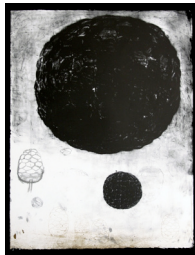

FISHER LANDAU CENTER FOR ART
VISUAL CONVERSATIONS

Conference Room

Terry Winters, Marginalia, 1988.
7 color lithograph,
48 x 31 3/4 inches.

Donald Baechler, Untitled (Bust), 1989.
Patenated bronze,
24 1/2 x 14 3/4 x 14 1/2 inches.

Terry Winters, Untitled, 1983.
Oil on linen,
30 x 22 inches.

Terry Winters, Tessellation Figures (I), 2011.
Oil on linen,
80 x 76 inches.

Terry Winters, Morula I, 1983.
2 color lithograph,
41 3/4 x 31 5/8 inches.

Terry Winters, Morula II, 1983/4.
3 color lithograph,
42 1/4 x 32 1/2 inches.

Terry Winters, Morula III, 1983/4.
3 color lithograph,
42 x 32 1/2 inches.