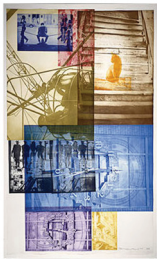

**Robert Rauschenberg**  
*Bellini #3*, 1988.  
8 color intaglio, 59 x 37 1/2 inches.

**Robert Rauschenberg**  
*Bellini #4*, 1988.  
7 color intaglio, 60 x 38 1/2 inches.

**Robert Rauschenberg**  
*Bellini #5*, 1989.  
14 color intaglio, 59 x 38 1/4 inches.

**Robert Rauschenberg**  
*PULL (Hoarfrost Suite)*, 1974.  
Transfer and collage on cheesecloth and silk,  
85 x 48 inches.

**Cy Twombly**  
*Trees*, 1993/94.  
Fresson color prints, 15 1/2 x 14 1/2 inches (each).

**VISUAL CONVERSATIONS:  
Robert Rauschenberg, Cy Twombly and David Nash**

FIRST FLOOR

**Robert Rauschenberg**  
*Soviet/American Array IV*, 1988/90.  
7 color intaglio, 88 1/2 x 52 inches.

**Robert Rauschenberg**  
*Soviet/American Array II*, 1988/90.  
14 color intaglio, 87 3/4 x 52 1/4 inches.

**Robert Rauschenberg**  
*Soviet/American Array III*, 1988/90.  
9 color intaglio, 87 3/4 x 52 1/4 inches.

**Robert Rauschenberg**  
*Soviet/American Array VI*, 1988/90.  
16 color intaglio, 88 1/2 x 53 1/4 inches.