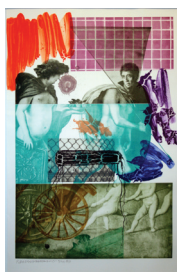

**VISUAL CONVERSATIONS:  
Robert Rauschenberg, Cy Twombly and David Nash**

FIRST FLOOR

**Robert Rauschenberg**  
*Bellini #1*, 1986.  
11 color intaglio, 58 1/4 x 38 1/4 inches.

**Robert Rauschenberg**  
*Bellini #2*, 1987.  
11 color intaglio, 57 7/8 x 37 1/4 inches.

**Robert Rauschenberg**  
*Bellini #3*, 1988.  
8 color intaglio, 59 x 37 1/2 inches.

**Robert Rauschenberg**  
*Bellini #4*, 1988.  
7 color intaglio, 60 x 38 1/2 inches.

**Robert Rauschenberg**  
*Bellini #5*, 1989.  
14 color intaglio, 59 x 38 1/4 inches.

**Robert Rauschenberg**  
*PULL (Hoarfrost Suite)*, 1974.  
Transfer and collage on cheesecloth and silk,  
85 x 48 inches.

**Cy Twombly**  
*Trees*, 1993/94.  
Fresson color prints, 15 1/2 x 14 1/2 inches (each).