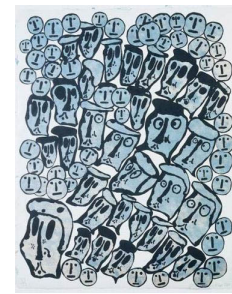

# DONALD BAECHLER: Painting & Sculpture

Fisher Landau Center for Art: On View December 10, 2011 through April 1, 2012  
Conference Room

**Donald Baechler**, *Crowds*, 1990.  
Ink, gesso, collage on paper, 51 1/2 x 46 inches.

**Donald Baechler**, *Crowds*, 1990.  
Relief print on mulberry paper,  
43 x 33 inches.

**Donald Baechler**, *Crowds*, 1990.  
Relief print on mulberry paper,  
43 x 33 inches.

**Donald Baechler**, *Crowds*, 1990.  
Relief print on mulberry paper,  
43 x 33 inches.

**Donald Baechler**, *Crowds*, 1990.  
Relief print on mulberry paper,  
43 x 33 inches.

**Donald Baechler**, *Crowds*, 1990.  
Relief print on mulberry paper,  
43 x 33 inches.

**Donald Baechler**, *Composition with Arithmetic*,  
1990. Ink, gesso, Flashe, coffee, pencil, and collage  
on paper, 51 1/2 x 40 inches.

**Donald Baechler**, *Rose*, 1995.  
Acrylic, collage on canvas,  
50 x 40 inches. (3rd floor landing)