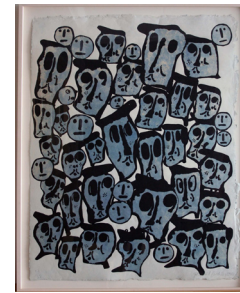

# DONALD BAECHLER: Painting & Sculpture

Fisher Landau Center for Art: On View December 10, 2011 through April 1, 2012  
Conference Room

**Donald Baechler**, *Crowds*, 1990.  
Ink, gesso, collage on paper, 51 1/2 x 46 inches.

**Donald Baechler**, *Crowds*, 1990.  
Relief print on mulberry paper,  
43 x 33 inches.

**Donald Baechler**, *Crowds*, 1990.  
Relief print on mulberry paper,  
43 x 33 inches.

**Donald Baechler**, *Crowds*, 1990.  
Relief print on mulberry paper,  
43 x 33 inches.

**Donald Baechler**, *Crowds*, 1990.  
Relief print on mulberry paper,  
43 x 33 inches.

**Donald Baechler**, *Crowds*, 1990.  
Relief print on mulberry paper,  
43 x 33 inches.

**Donald Baechler**, *Composition with Arithmetic*,  
1990. Ink, gesso, Flashe, coffee, pencil, and collage  
on paper, 51 1/2 x 40 inches.