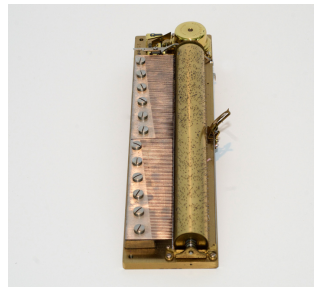

Lead Toy Soldier

Player Piano Music Roll

Green Metal Fish Bait Box

Green Glass Bottle with Lid

Green Marbled Glass Egg

Reuge Music Box

Metal and Wood Toy Chair

Harry's Bar Ash Tray