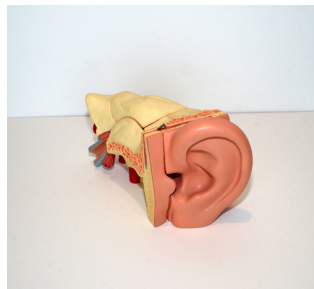

Metal Funnel

Plastic Ear Model