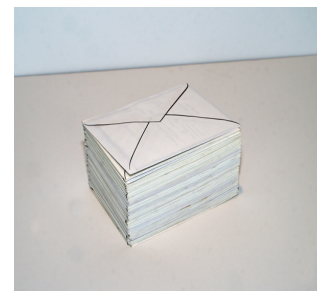

Adirondack Ox Hoof Match Container

Harvard Death Notices